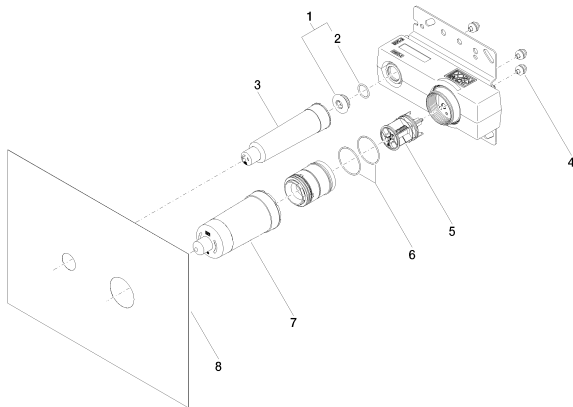

Kitchen - Concealed rough parts  
Rough for wall-mounted faucet mixer on right -  
Article number: 35 860 970-90 0010

NO IMAGE

AVAILABLE

- brass, lead free
- 2x Connection 1/2" IT (cold/warm), DN 15
- 1x female thread 1/2" outlet for wall spout
- 1x outlet 1/2"
- 2x Mud guard
- Water protection
- Sound insulation
- Center to center 3-7/8"
- Wall elbow 1/2" (concealed rough parts) Also compatible with xGrid

### Dimensional drawing

	**min	*max
+ 1286997090	100	115
+ 1287097090	100	115

All dimensions in mm / inch = mm x 0,0394

Kitchen - Concealed rough parts  
Rough for wall-mounted faucet mixer on right -  
Article number: 35 860 970-90 0010

## Recommended article

12 869 970 90  
Extension 3/4" -

12 870 970 90  
Extension 3/4" -

12 880 970 90  
Adapter for reversed water  
connections -

## Spare parts list

Number	Item Number	Designation	Number of units
1	04 31 20 006 00 90	plug	1
2	09 14 10 053 90	seal	1
3	09 21 02 173 90	cap	1
4	90 23 01 091 00 90	set	3
5	90 31 20 107 00 90	plug	1
6	09 14 10 190 90	seal	2
7	09 21 02 176 90	cap	1
8	04 14 03 074 00 90	gasket kit	1