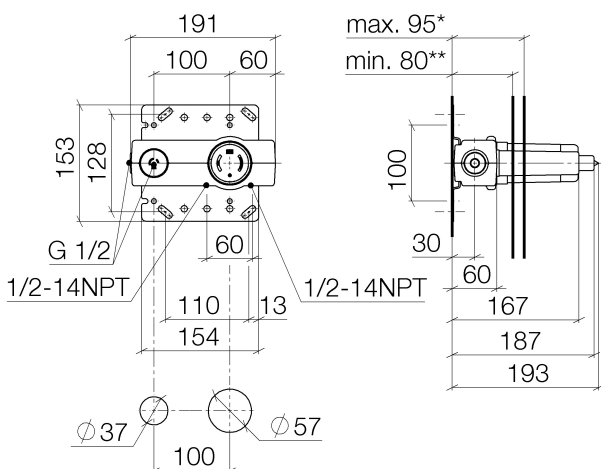

Kitchen - Concealed rough parts  
Rough for wall-mounted faucet mixer on right -  
Article number: 35 860 970-90 0010

NO IMAGE

AVAILABLE

- brass, lead free
- 2x Connection 1/2" IT (cold/warm), DN 15
- 1x female thread 1/2" outlet for wall spout
- 1x outlet 1/2"
- 2x Mud guard
- Water protection
- Sound insulation
- Center to center 3-7/8"
- Wall elbow 1/2" (concealed rough parts) Also compatible with xGrid

### Dimensional drawing

	**min	*max
+ 1286997090	100	115
+ 1287097090	100	115

All dimensions in mm / inch = mm x 0,0394

Kitchen - Concealed rough parts  
Rough for wall-mounted faucet mixer on right -  
Article number: 35 860 970-90 0010

### Flow rate chart

Kitchen - Concealed rough parts  
Rough for wall-mounted faucet mixer on right -  
Article number: 35 860 970-90 0010

## Recommended article

12 869 970 90  
Extension 3/4" -

12 870 970 90  
Extension 3/4" -

12 880 970 90  
Adapter for reversed water  
connections -